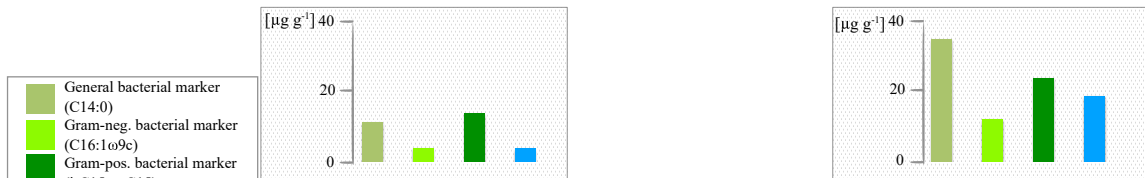

Lakkasuo

Degerö Stromyr

Natural

Drained

Natural

Drained

Increasing depth

Acrotelm/
upper mesotelm

Turning point

Lower mesotelm

Catotelm